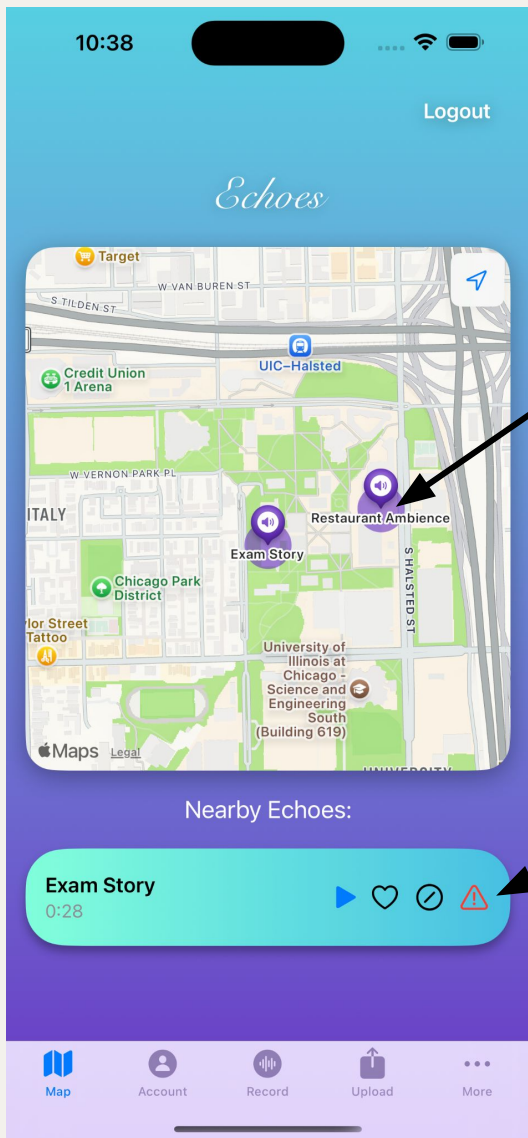

Echoes

Jennifer, Justin, Carlos, Pranav

STARBUCKS®

90%

Of adults report
using their
phone while
outside

50%

As likely to spend
social time
spent with
neighbors

App Design

Echo Radius

Play, Like,
Block, Report

Website

STORIES!

Emotions!

Milestones!

First-times!

Festivals!