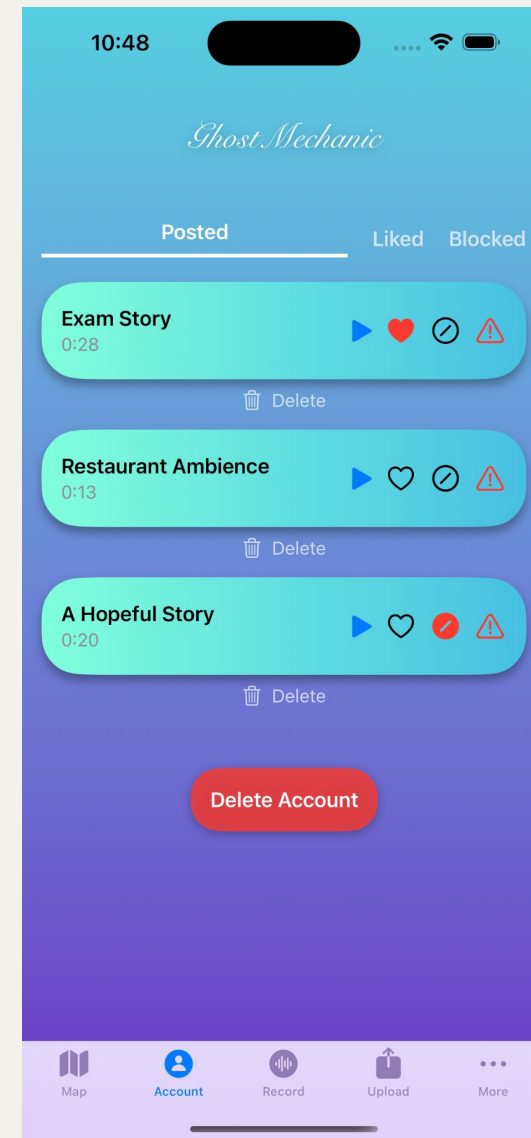

Echoes

Jennifer, Justin, Carlos, Pranav

STARBUCKS®

90%

Of adults report
using their
phone while
outside

50%

As likely to spend
social time
spent with
neighbors

App Design

Echo Radius

Play, Like,
Block, Report

Website

STORIES!

Emotions!

Milestones!

First-times!

Festivals!