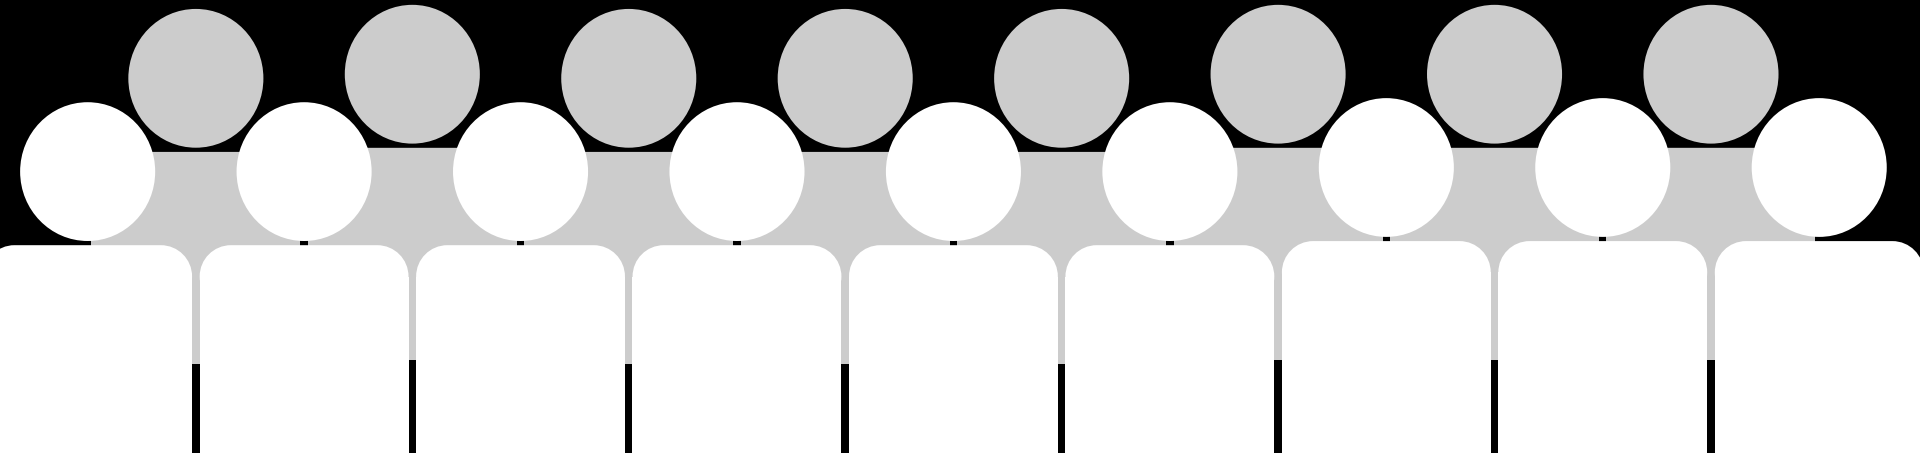

EPIFOODS

Over **30+ Million** People In The
US Have Food Allergies

\$600 Per
Epipen

1.5 year shelf
life per Epipen

2 Pens Per person

Minimum
payment
of **\$1200**
for 2
single-use
pens

EPIFOODS

Eat Safe With Just a Scan