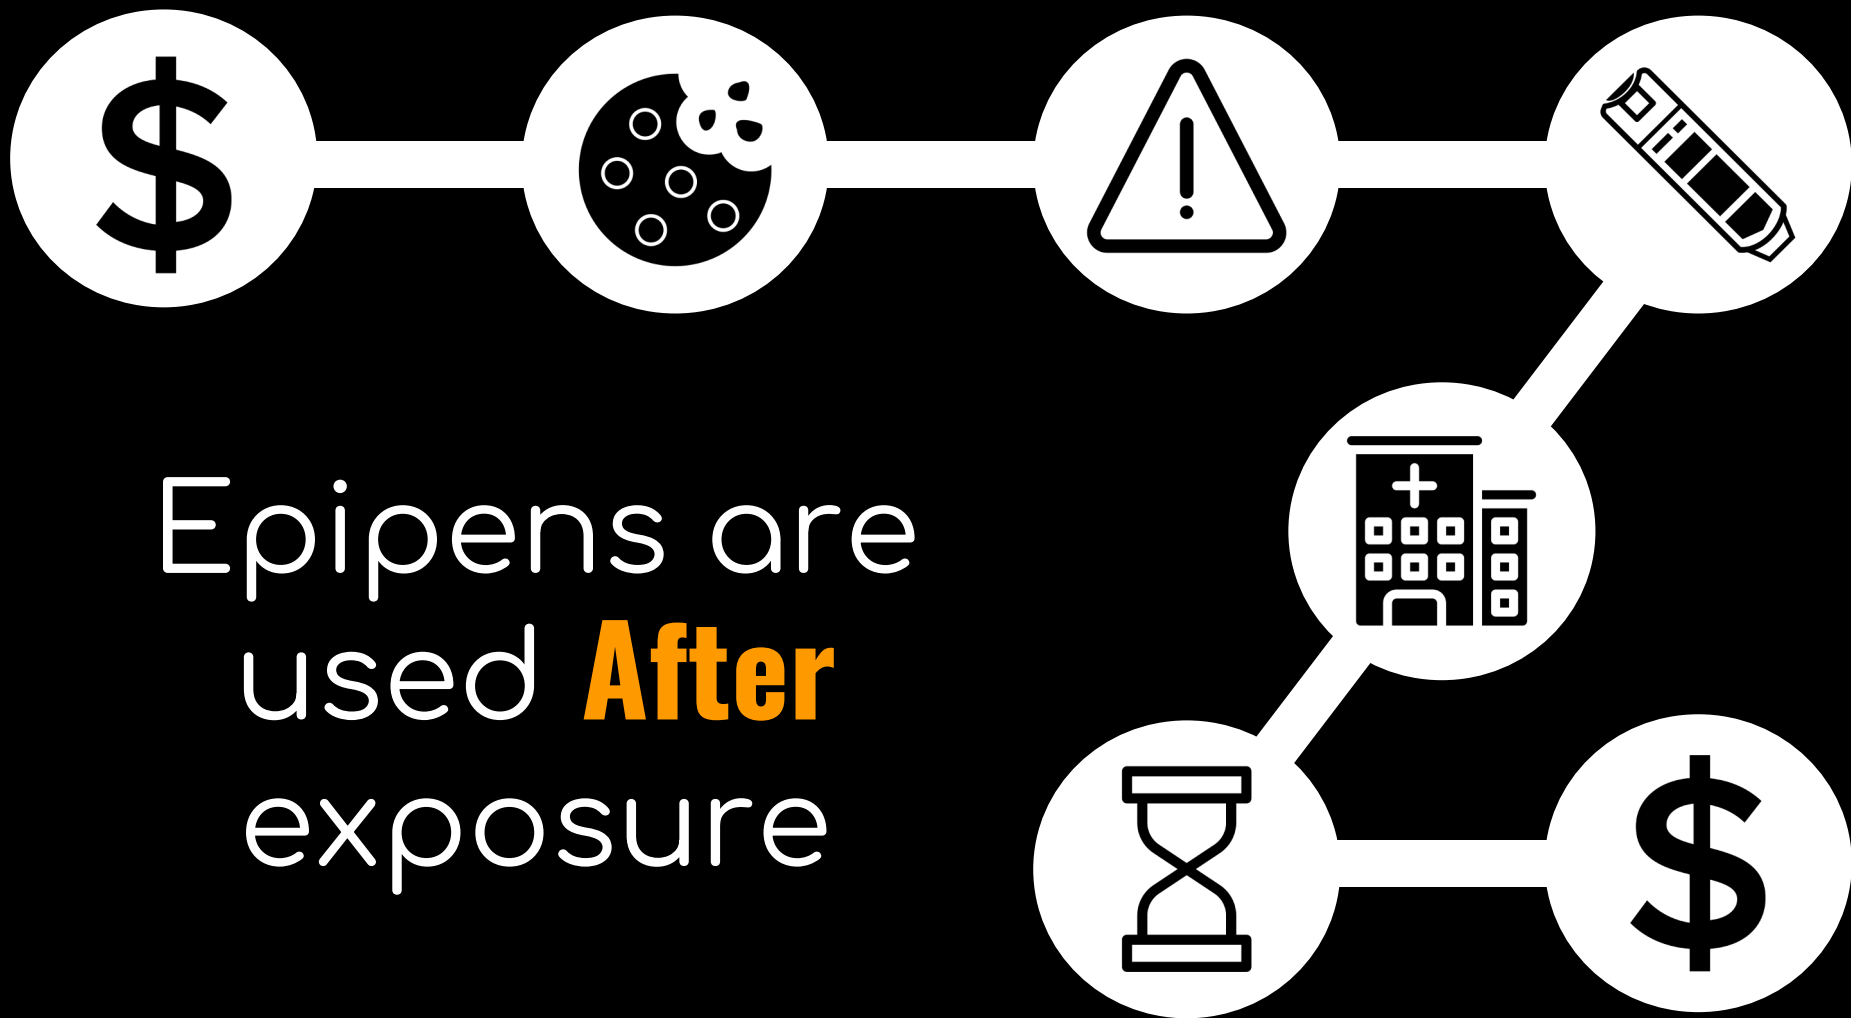

EPIFOODS

Over **30+ Million** People In The
US Have Food Allergies

\$600 Per
Epipen

1.5 year shelf
life per Epipen

2 Pens Per person

Minimum
payment
of **\$1200**
for 2
single-use
pens

EPIFOODS

Eat Safe With Just a Scan

Epipens are
used **After**
exposure

EpiFoods **Prevents** exposure

Speed and Accessibility

Read, Browse, and Learn

Select and Save

And Now Let's
See It **LIVE**

EPIFOODS