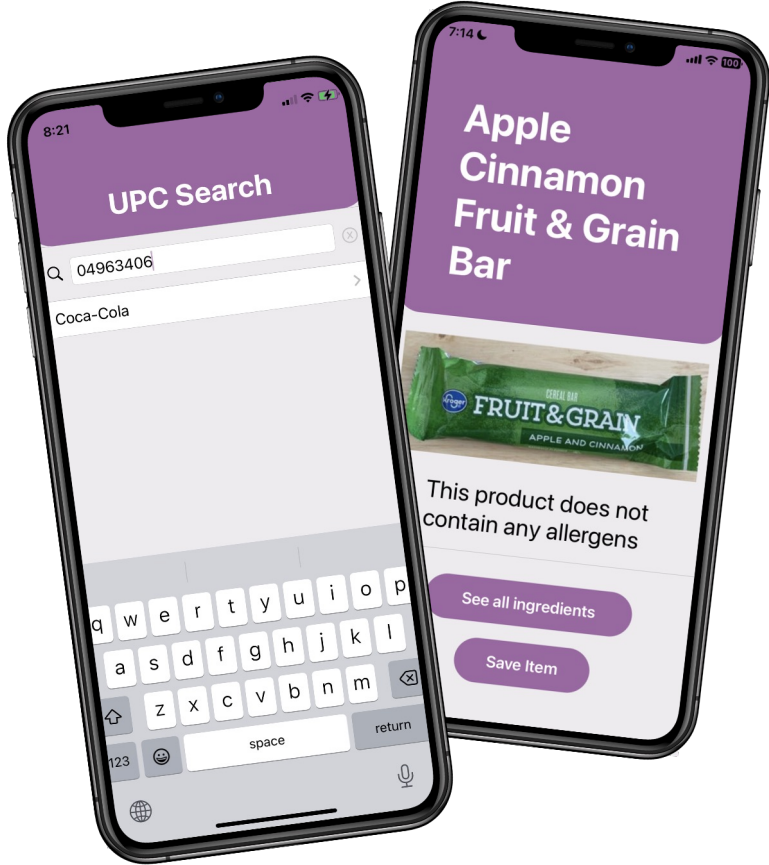

Read, Browse, and Learn