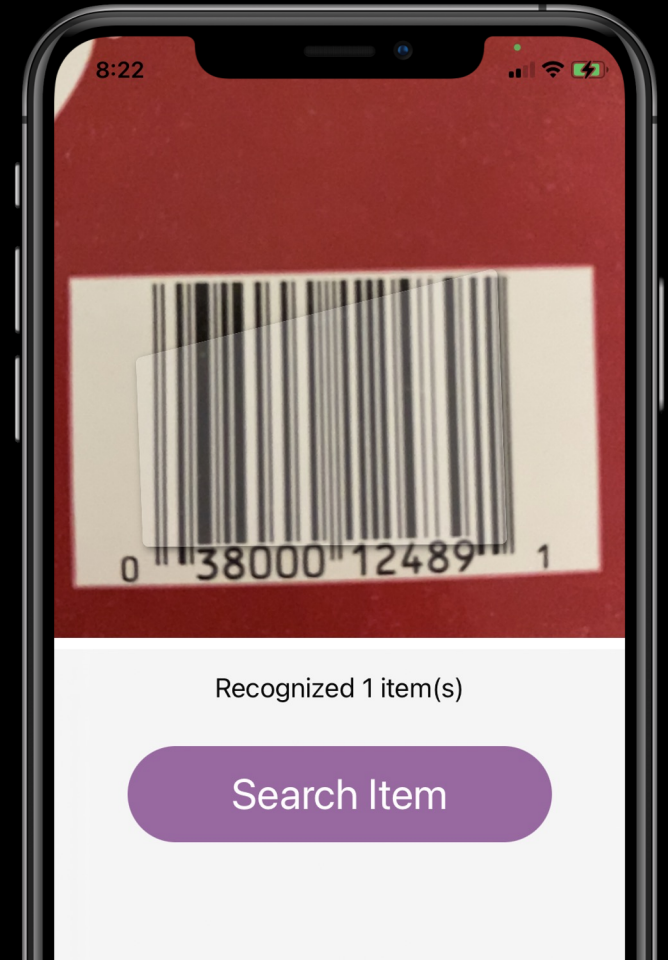

Speed and Accessibility