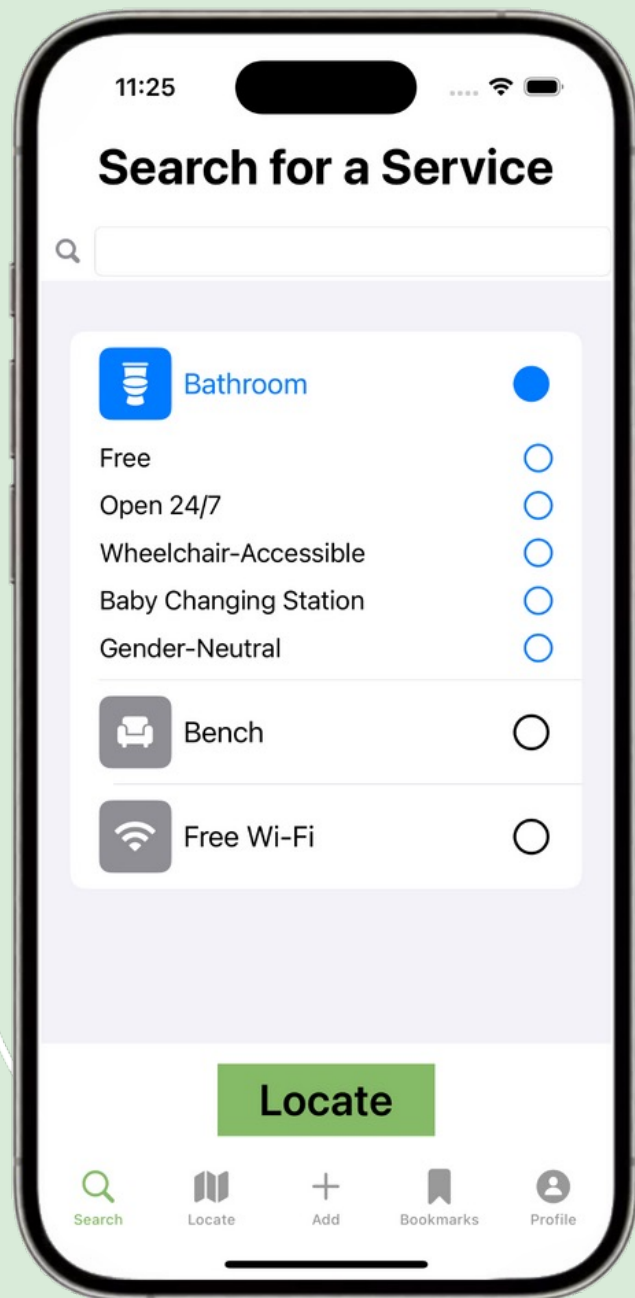

# Waypoint

By Rena Li, Peter Guan, Jason Hua

Locating a  
bathroom can be  
difficult.

What if you  
are disabled?

# 12.1 %

---

of U.S. adults have a disability that prevents them from walking or climbing stairs

Locating public  
services does not  
have to be this way.

# Search

Find what services you need and toggle specific accessibility attributes.