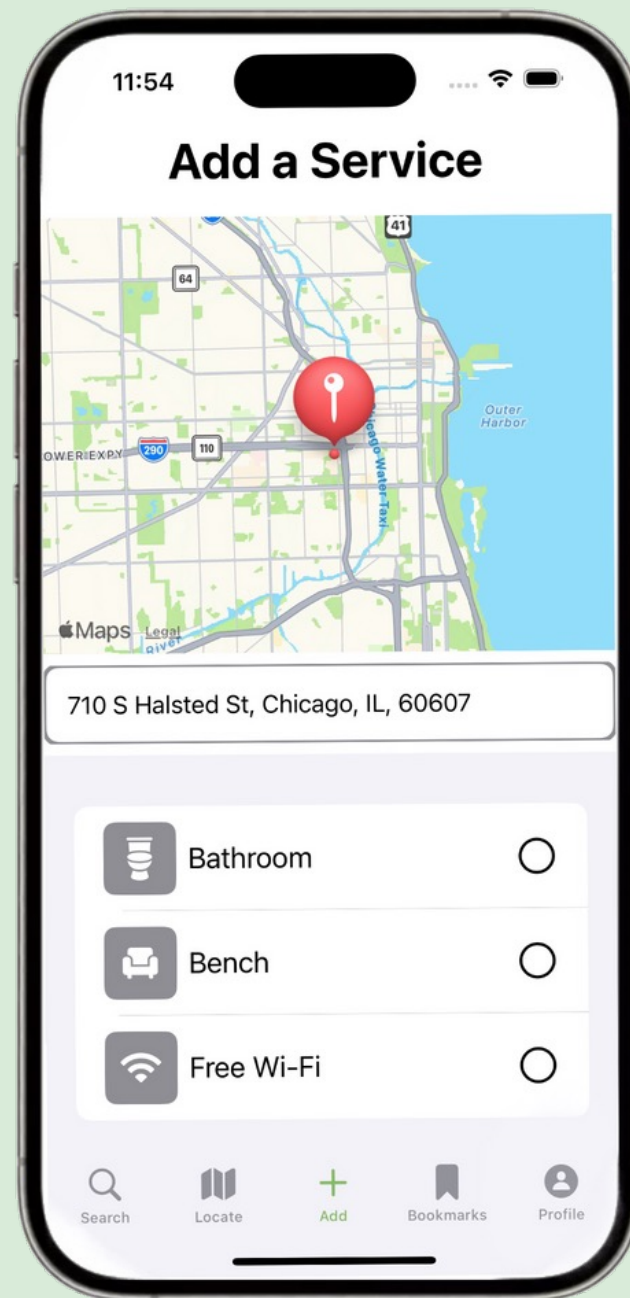

# Waypoint

By Rena Li, Peter Guan, Jason Hua

Locating a  
bathroom can be  
difficult.

What if you  
are disabled?

# 12.1 %

---

of U.S. adults have a disability that prevents them from walking or climbing stairs

Locating public  
services does not  
have to be this way.

# Search

Find what services you need and toggle specific accessibility attributes.

# Add Locations

Find a new location? Add the location and its attributes!